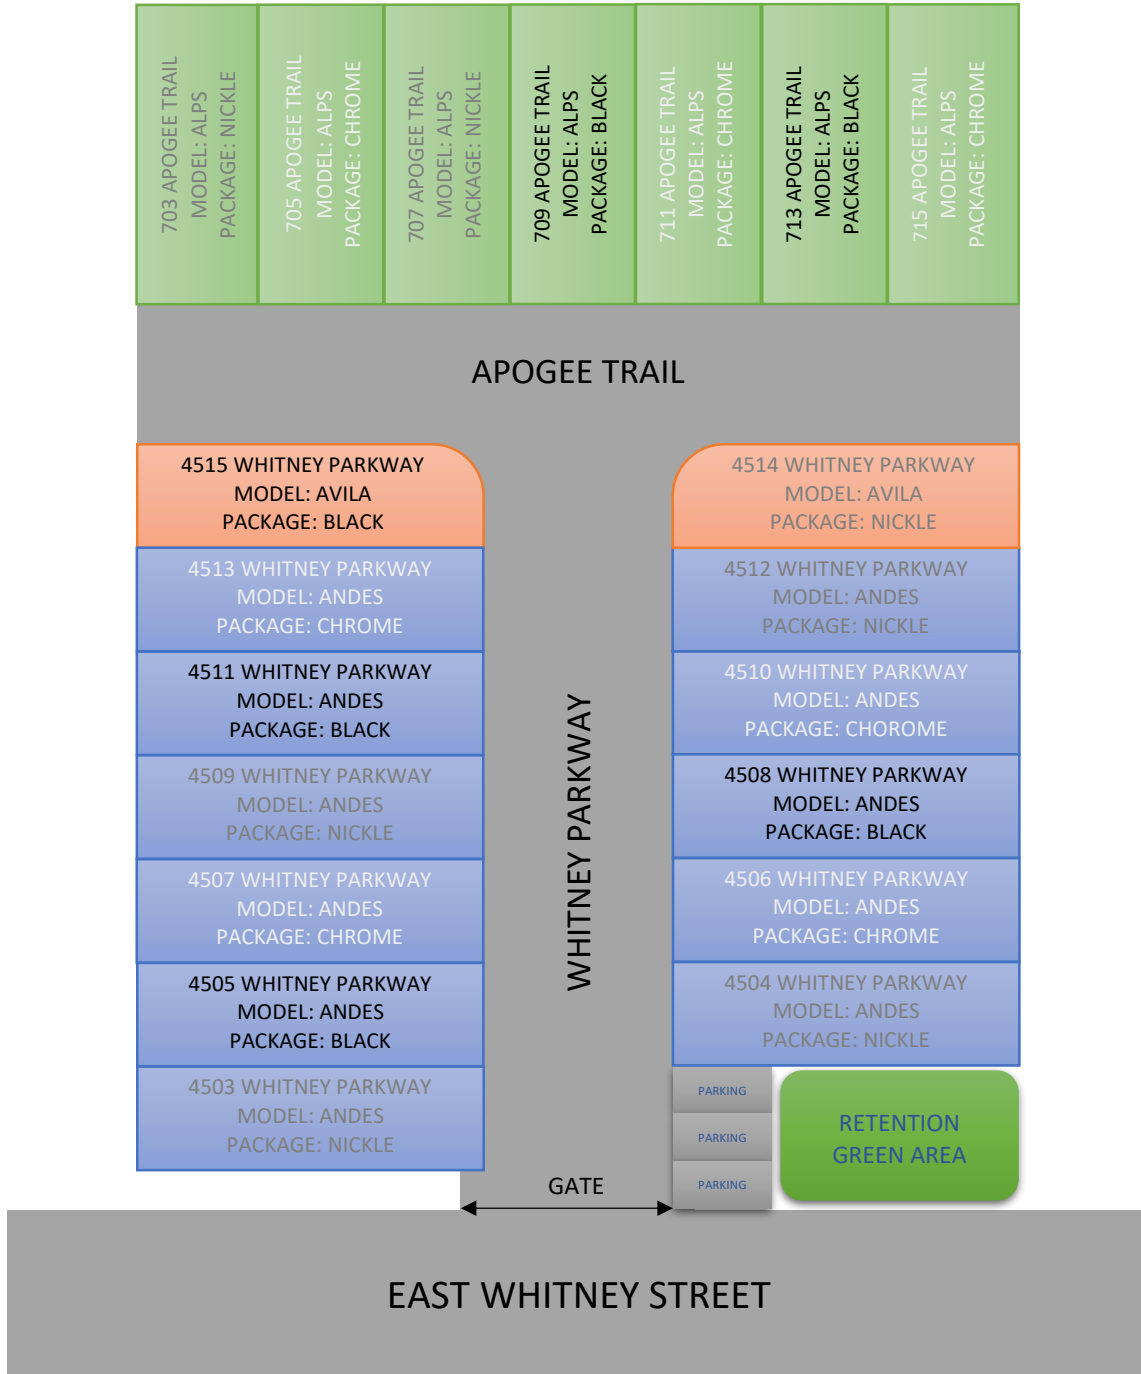

WHITNEY ENCLAVE

SITE PLAN *

*Only intended as a reference for lots location. No scale has been used to produce this site plan.

CONTACT
(281)203-7054 - (713)725-3191
claudiaariasrealty@gmail.com
www.whitneyenclave.com